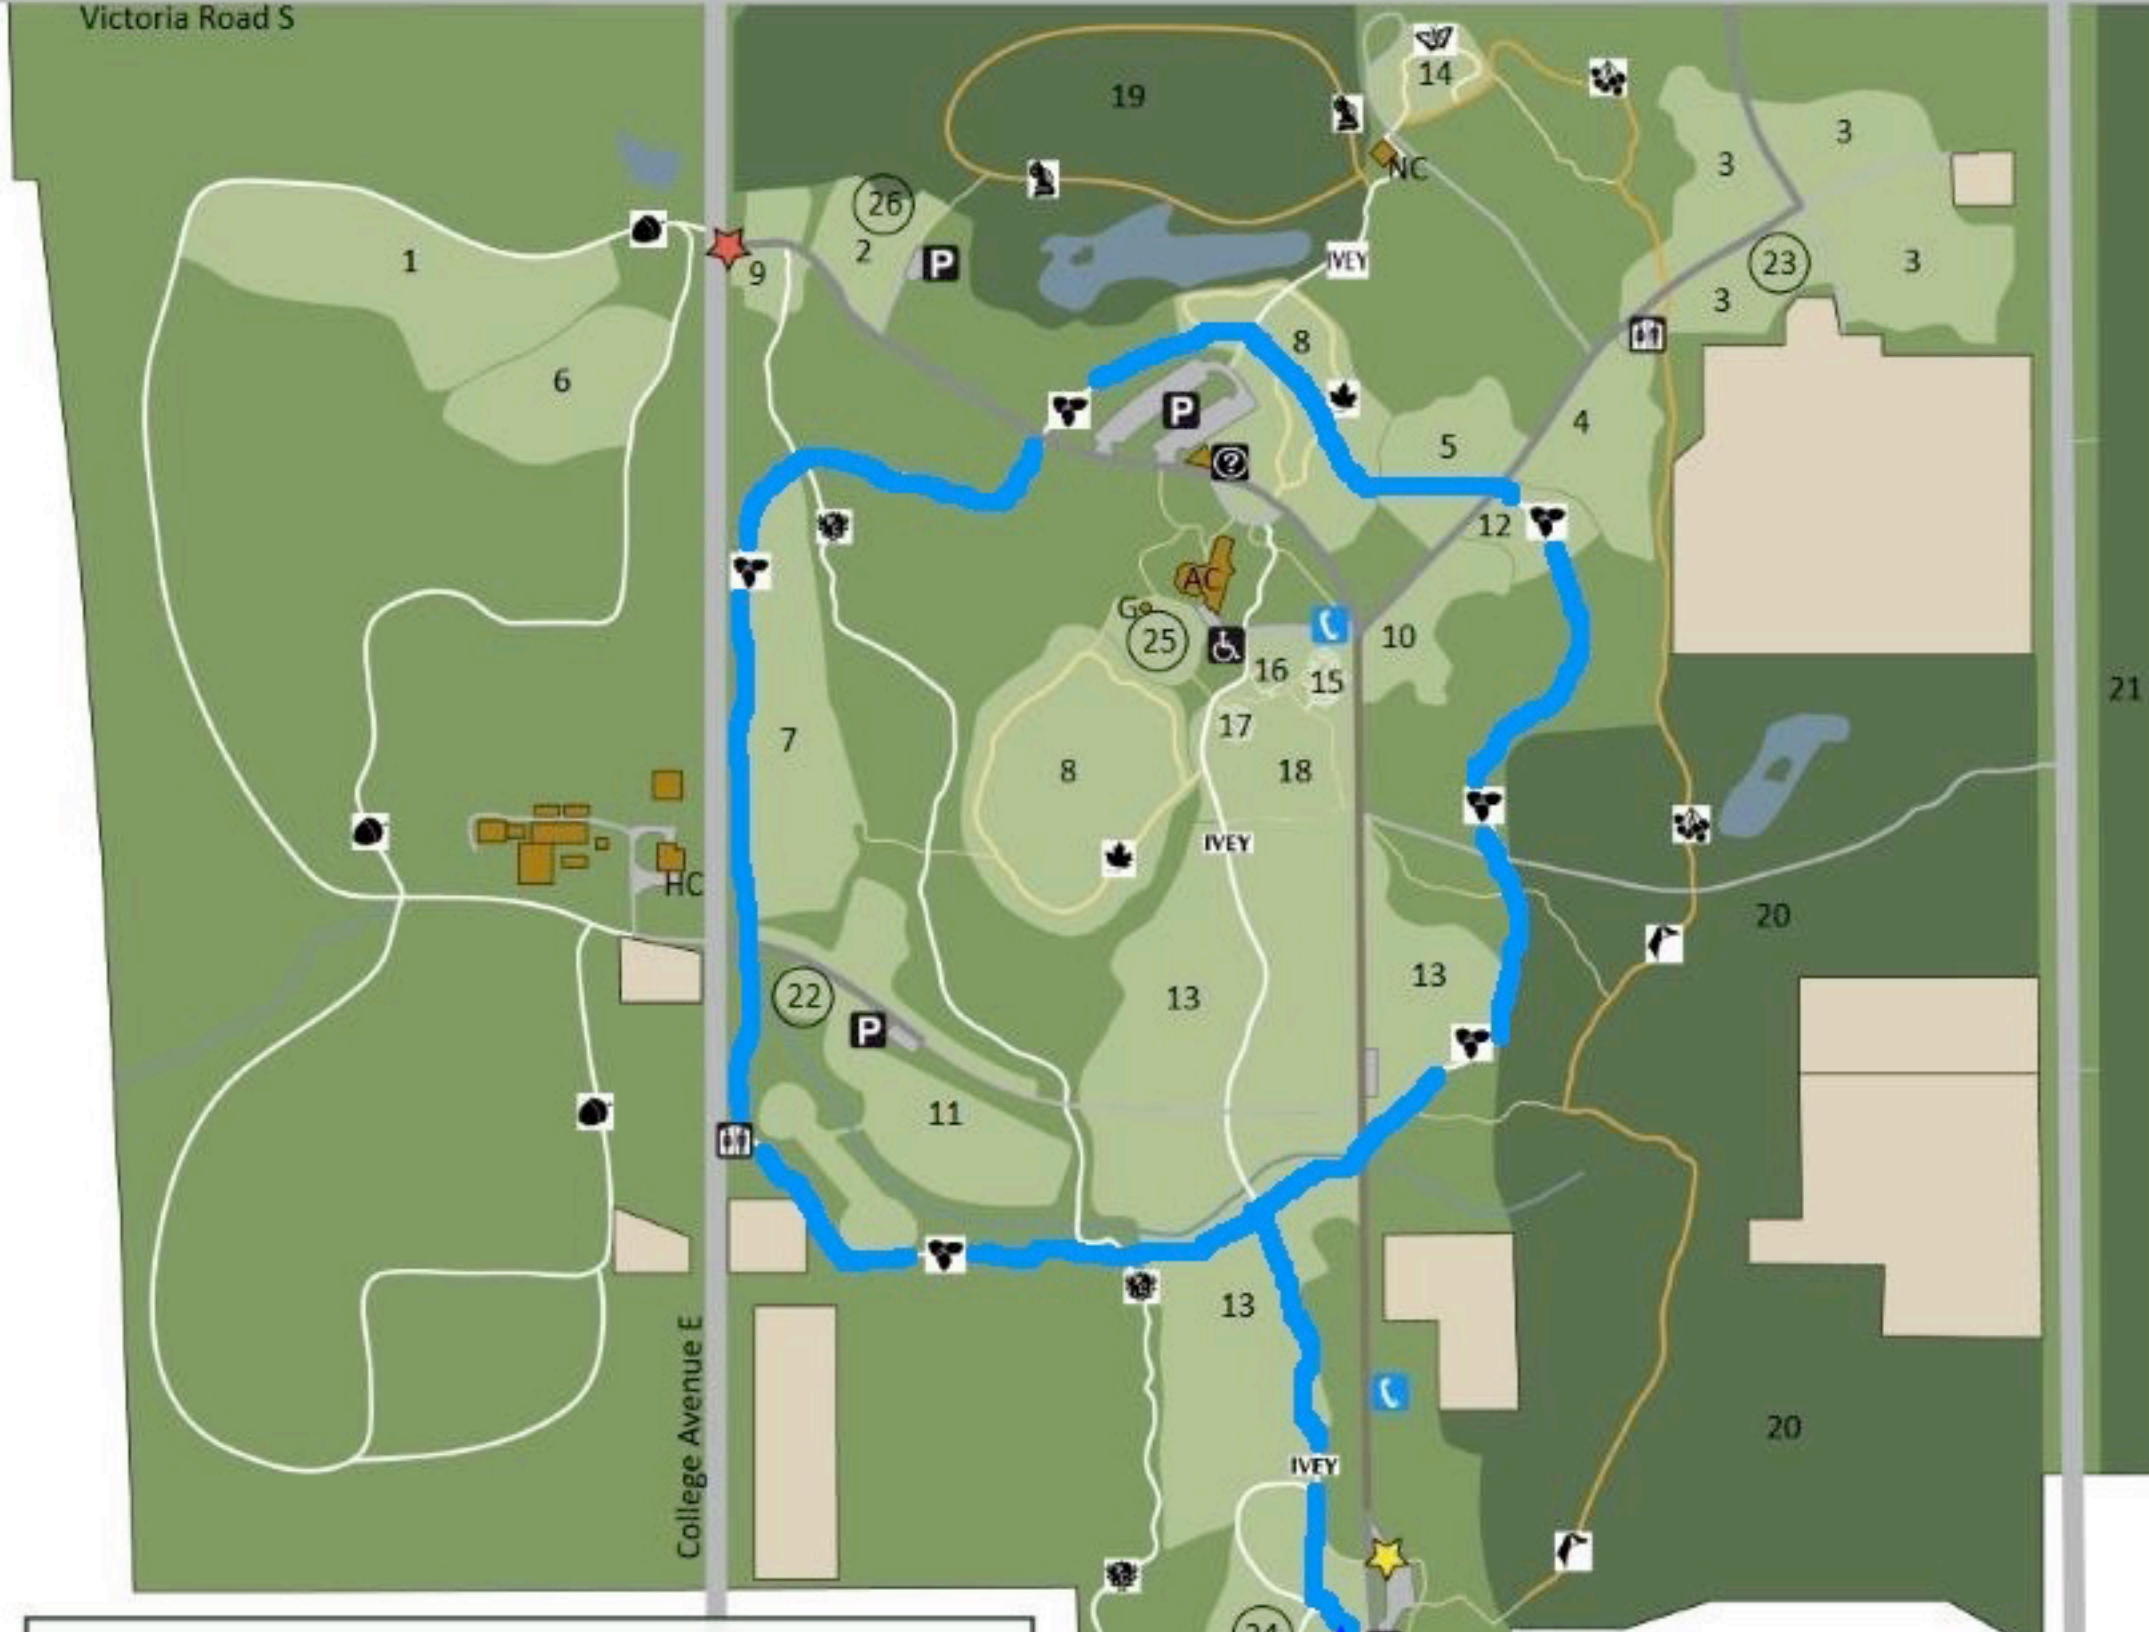

Victoria Road S

**Buildings**

- AC Arboretum Centre
- G Gazebo
- HC Hilton Centre
- NC Taylor Nature Centre

**Services**

- Information Shelter
- Washrooms
- Accessible Parking
- Parking
- Emergency Phone

**START**

Stone Road E